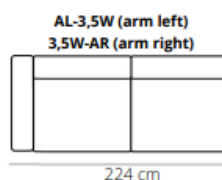

### Recamiere OEL (left) OER (right)

94 cm

Height 82cm

Depth 92cm

Seat Depth 60cm

Seat Height 45cm

Arm Height 65cm

Feat: alu of black metal