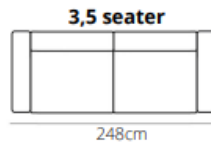

### Recamiere OEL (left) OER (right)

94 cm

Height 82cm

Depth 92cm

Seat Depth 60cm

Seat Height 45cm

Arm Height 65cm

Feat: alu of black metal