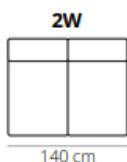

### Recamiere OEL (left) OER (right)

94 cm

Height 82cm

Depth 92cm

Seat Depth 60cm

Seat Height 45cm

Arm Height 65cm

Feat: alu of black metal