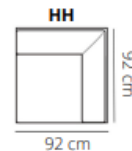

### Recamiere OEL (left) OER (right)

94 cm

Height 82cm

Depth 92cm

Seat Depth 60cm

Seat Height 45cm

Arm Height 65cm

Feat: alu of black metal