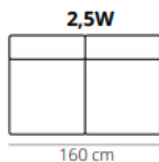

### Recamiere OEL (left) OER (right)

94 cm

Height 82cm

Depth 92cm

Seat Depth 60cm

Seat Height 45cm

Arm Height 65cm

Feat: alu of black metal