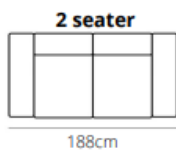

### Recamiere OEL (left) OER (right)

94 cm

Height 82cm

Depth 92cm

Seat Depth 60cm

Seat Height 45cm

Arm Height 65cm

Feat: alu of black metal