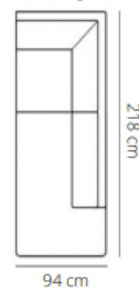

### Recamiere OEL (left) OER (right)

94 cm

Height 82cm

Depth 92cm

Seat Depth 60cm

Seat Height 45cm

Arm Height 65cm

Feat: alu of black metal