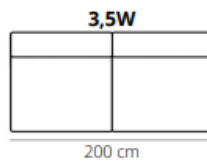

### Recamiere OEL (left) OER (right)

94 cm

Height 82cm

Depth 92cm

Seat Depth 60cm

Seat Height 45cm

Arm Height 65cm

Feat: alu of black metal