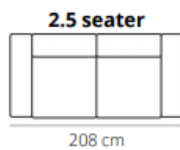

### Recamiere OEL (left) OER (right)

94 cm

Height 82cm

Depth 92cm

Seat Depth 60cm

Seat Height 45cm

Arm Height 65cm

Feat: alu of black metal