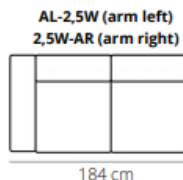

### Recamiere OEL (left) OER (right)

94 cm

Height 82cm

Depth 92cm

Seat Depth 60cm

Seat Height 45cm

Arm Height 65cm

Feat: alu of black metal