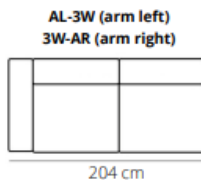

### Recamiere OEL (left) OER (right)

94 cm

Height 82cm

Depth 92cm

Seat Depth 60cm

Seat Height 45cm

Arm Height 65cm

Feat: alu of black metal