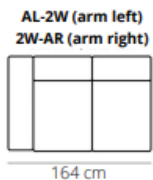

### Recamiere OEL (left) OER (right)

94 cm

Height 82cm

Depth 92cm

Seat Depth 60cm

Seat Height 45cm

Arm Height 65cm

Feat: alu of black metal