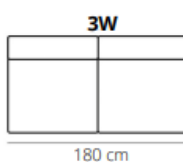

### Recamiere OEL (left) OER (right)

94 cm

Height 82cm

Depth 92cm

Seat Depth 60cm

Seat Height 45cm

Arm Height 65cm

Feat: alu of black metal