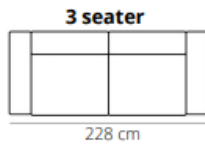

### Recamiere OEL (left) OER (right)

94 cm

Height 82cm

Depth 92cm

Seat Depth 60cm

Seat Height 45cm

Arm Height 65cm

Feat: alu of black metal